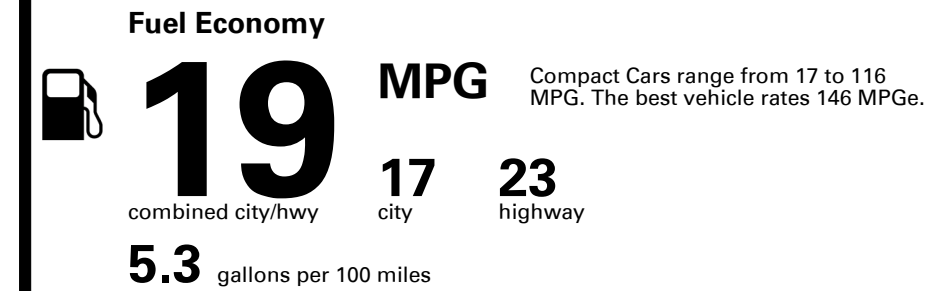

## EPA DOT Fuel Economy and Environment

Gasoline Vehicle

**You spend \$8,000**  
**more in fuel costs over 5 years**  
compared to the average new vehicle.

**Annual fuel cost \$3,300**

**Fuel Economy & Greenhouse Gas Rating** (tailpipe only)