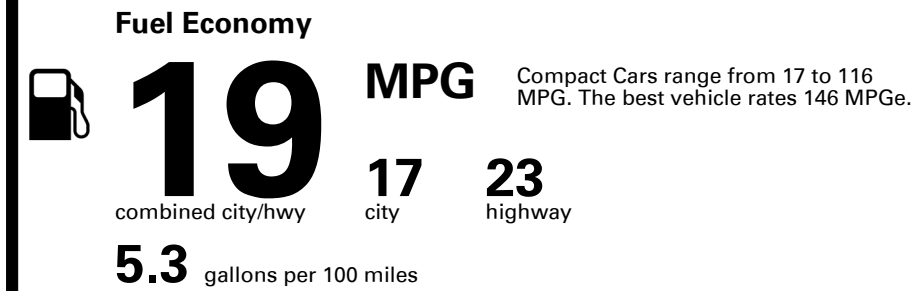

TOTAL PRICE: \$60,295.00

20 A 0276VVIKIN

EPA DOT Fuel Economy and Environment

Gasoline Vehicle

You spend \$8,000
more in fuel costs over 5 years
compared to the average new vehicle.

Annual fuel cost \$3,300