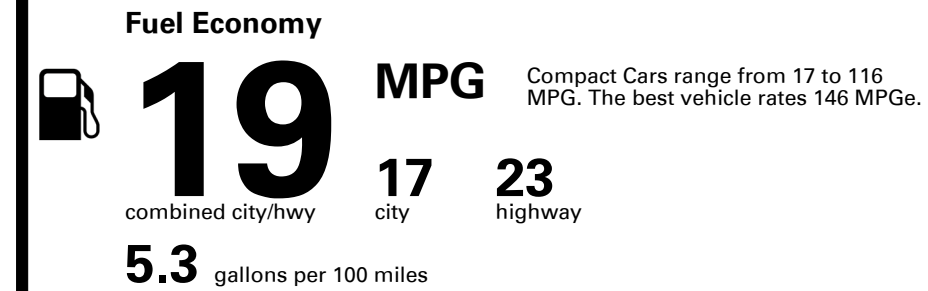

Inland Freight & Handling : \$1,395.00

TOTAL PRICE: \$60,295.00

EPA DOT Fuel Economy and Environment

You spend \$8,000
more in fuel costs over 5 years
 compared to the average new vehicle.

Annual fuel cost \$3,300