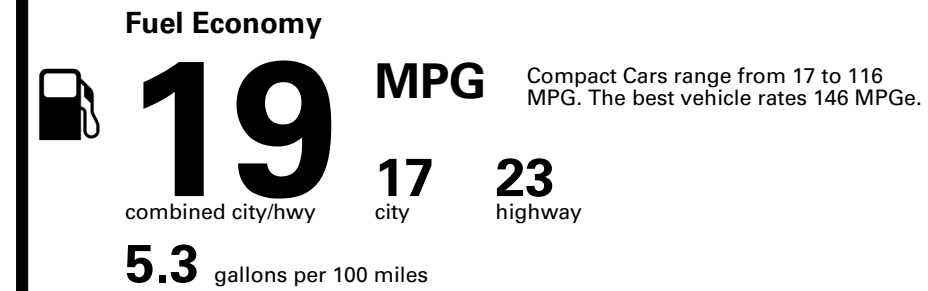

TOTAL PRICE: \$60,390.00

131 X 1056PARAN 6

EPA DOT Fuel Economy and Environment

Gasoline Vehicle

You spend \$8,000
more in fuel costs over 5 years
compared to the average new vehicle.

Annual fuel cost \$3,300