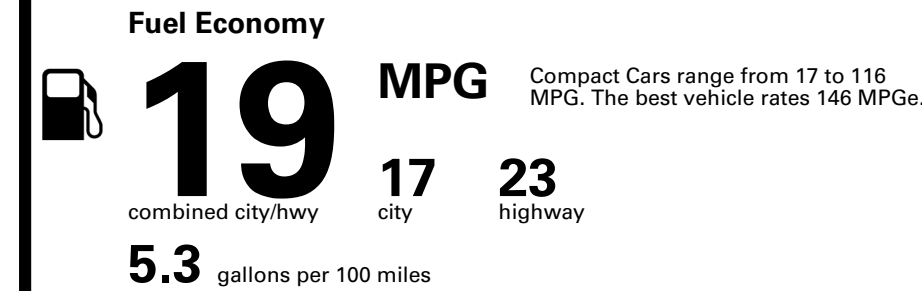

PRESTIGE GRAPHITE FEATURES

- Nappa Leather Seating Surfaces
- Microfiber Suede Headliner
- 19-inch Alloy Wheels w/ Michelin Pilot Sport 4 Tires
- Summer tires not for use in cold, icy, or snowy conditions
- 3D Digital Gauge Cluster w/ Unique Graphics
- Electronically Controlled Suspension
- Power Trunk w/ Hands-Free Auto Open

Additional Standard Features

- Carpeted Floor Mats

Full Tank of Gas

GENESIS WARRANTY

- 5-year / 60,000-mile New Vehicle Warranty*
- 10-year / 100,000-mile Powertrain Warranty*
- 7-year / Unlimited-mile Anti-perforation Warranty*
- Limited warranties, see dealer for details

Manufacturer's Suggested Retail Price: $58,900.00

ADDED FEATURES:

· *CERES BLUE(ASA) Paint $650.00

Accessories

- *Roadside Assistance Kit $105.00
- *First Aid Kit $65.00
- *NFC Key Card $30.00

SOLD TO: VA718
GENESIS OF CHANTILLY
4145 AUTO PARK CIRCLE
CHANTILLY VA 20151

SHIPPED TO: VA718

VIN: KMTG24SE3TU176791	EXTERIOR COLOR: CERES BLUE	INTERIOR/SEAT COLOR: ULTRAMARINE
MODEL: 7C8AAJ5GS4A5	PORT OF ENTRY: PH	TRANSPORT: TRUCK
EMISSIONS: This vehicle is certified to meet emission requirements in all 50 states		ACCESSORY WEIGHT: 7 lbs./ 3 kgs.

Inland Freight & Handling : $1,395.00

TOTAL PRICE: $61,145.00

EPA DOT Fuel Economy and Environment

Gasoline Vehicle

You spend $8,000
more in fuel costs over 5 years compared to the average new vehicle.

Annual fuel cost $3,300

Fuel Economy & Greenhouse Gas Rating (tailpipe only)

Smog Rating (tailpipe only)

This vehicle emits 466 grams CO₂ per mile. The best emits 0 grams per mile (tailpipe only). Producing and distributing fuel also create emissions; learn more at fueleconomy.gov.

Actual results will vary for many reasons, including driving conditions and how you drive and maintain your vehicle. The average new vehicle gets 29 MPG and costs $8,500 to fuel over 5 years. Cost estimates are based on 15,000 miles per year at $ 4.15 per gallon. MPGe is miles per gasoline gallon equivalent. Vehicle emissions are a significant cause of climate change and smog.

fueleconomy.gov

Calculate personalized estimates and compare vehicles

GOVERNMENT 5-STAR SAFETY RATINGS

This vehicle has not been rated by the government for overall vehicle score, frontal crash, side crash or rollover risk.

Source: National Highway Traffic Safety Administration (NHTSA).
www.safercar.gov or 1-888-327-4236

Manufacturer's suggested retail price includes manufacturer's recommended pre-delivery service. Gasoline license and title fees state and local taxes and dealer installed options and accessories are not included in the manufacturer's suggested retail price. This label has been affixed to this vehicle by Genesis Motor America, pursuant to the requirements of 15 U.S.C. 1231 et seq. which prohibits its removal or alteration prior to delivery to the ultimate purchaser.

PARTS CONTENT INFORMATION

FOR VEHICLES IN THIS CARLINE: U.S./CANADIAN PARTS CONTENT: 5 %
MAJOR SOURCES OF FOREIGN PARTS CONTENT: KOREA: 80 %
FOR THIS VEHICLE: FINAL ASSEMBLY POINT: ULSAN, KOREA
COUNTRY OF ORIGIN:

ENGINE: KOREA **TRANSMISSION: KOREA**
Note: Parts content does not include final assembly, distribution, or other non-parts costs.