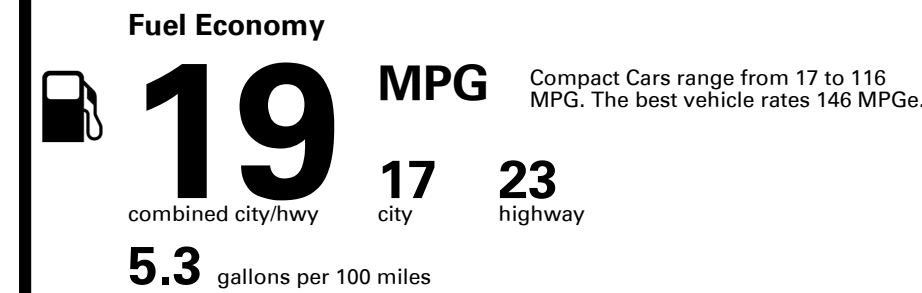

- 10.25" Navigation System
- AM / FM / HD Radio®
- SiriusXM® Radio w/ 90-day trial subscription; Not Available in AK & HI
- Apple CarPlay® and Android Auto™
- Lexicon® Premium Audio
- Wireless Phone Charger
- Genesis Digital Key

PRESTIGE GRAPHITE FEATURES

- Nappa Leather Seating Surfaces
- Microfiber Suede Headliner
- 19-inch Alloy Wheels w/ Michelin Pilot Sport 4 Tires
- Summer tires not for use in cold, icy, or snowy conditions
- 3D Digital Gauge Cluster w/ Unique Graphics
- Electronically Controlled Suspension
- Power Trunk w/ Hands-Free Auto Open

Additional Standard Features

- Carpeted Floor Mats

Full Tank of Gas

GENESIS WARRANTY

- 5-year / 60,000-mile New Vehicle Warranty*
- 10-year / 100,000-mile Powertrain Warranty*
- 7-year / Unlimited-mile Anti-perforation Warranty*
- Limited warranties, see dealer for details

Manufacturer's Suggested Retail Price: $58,900.00

ADDED FEATURES:

- *CERES BLUE(ASA) Paint $650.00

SOLD TO: MD703
GENESIS OF ROCKVILLE
11411 ROCKVILLE PIKE
ROCKVILLE MD 20852

SHIPPED TO: MD703

VIN: KMTG24SE4TU169302	EXTERIOR COLOR: CERES BLUE	INTERIOR/SEAT COLOR: ULTRAMARINE
MODEL: R0482A65	PORT OF ENTRY: PH	TRANSPORT: TRUCK
EMISSIONS: This vehicle is certified to meet emission requirements in all 50 states		ACCESSORY WEIGHT: 0 lbs./ 0 kgs.

Inland Freight & Handling : $1,395.00

TOTAL PRICE: $60,945.00

EPA DOT Fuel Economy and Environment

Gasoline Vehicle

You spend $8,000
more in fuel costs over 5 years compared to the average new vehicle.

Annual fuel cost $3,300

Fuel Economy & Greenhouse Gas Rating (tailpipe only)

Smog Rating (tailpipe only)

This vehicle emits 466 grams CO₂ per mile. The best emits 0 grams per mile (tailpipe only). Producing and distributing fuel also create emissions; learn more at fueleconomy.gov.

Actual results will vary for many reasons, including driving conditions and how you drive and maintain your vehicle. The average new vehicle gets 29 MPG and costs $8,500 to fuel over 5 years. Cost estimates are based on 15,000 miles per year at $ 4.15 per gallon. MPGe is miles per gasoline gallon equivalent. Vehicle emissions are a significant cause of climate change and smog.

fueleconomy.gov

Calculate personalized estimates and compare vehicles

GOVERNMENT 5-STAR SAFETY RATINGS

This vehicle has not been rated by the government for overall vehicle score, frontal crash, side crash or rollover risk.

Source: National Highway Traffic Safety Administration (NHTSA).
www.safercar.gov or 1-888-327-4236

Manufacturer's suggested retail price includes manufacturer's recommended pre-delivery service. Gasoline license and title fees state and local taxes and dealer installed options and accessories are not included in the manufacturer's suggested retail price. This label has been affixed to this vehicle by Genesis Motor America, pursuant to the requirements of 15 U.S.C. 1231 et seq. which prohibits its removal or alteration prior to delivery to the ultimate purchaser.

PARTS CONTENT INFORMATION

FOR VEHICLES IN THIS CARLINE: U.S./CANADIAN PARTS CONTENT: 5 %

MAJOR SOURCES OF FOREIGN PARTS CONTENT: KOREA: 80 %

FOR THIS VEHICLE: FINAL ASSEMBLY POINT: ULSAN, KOREA

COUNTRY OF ORIGIN:

ENGINE: KOREA TRANSMISSION: KOREA

Note: Parts content does not include final assembly, distribution, or other non-parts costs.