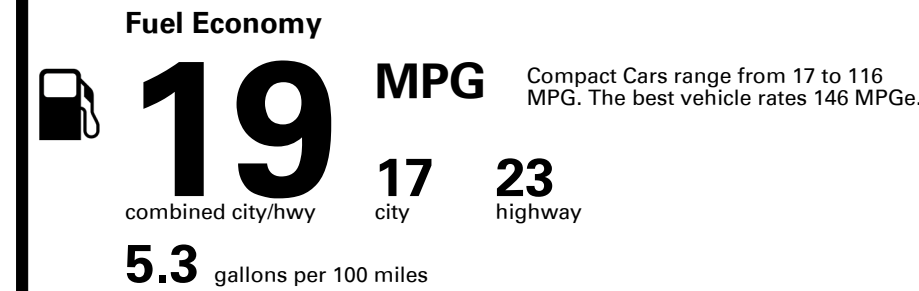

Inland Freight & Handling : \$1,395.00

TOTAL PRICE: \$61,210.00

EPA DOT Fuel Economy and Environment

Gasoline Vehicle

You spend \$8,000
more in fuel costs over 5 years compared to the average new vehicle.