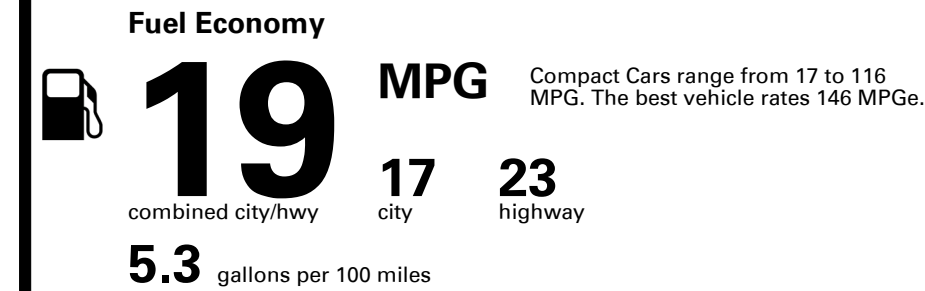

PRESTIGE GRAPHITE FEATURES

- Nappa Leather Seating Surfaces
- Microfiber Suede Headliner
- 19-inch Alloy Wheels w/ Michelin Pilot Sport 4 Tires
- Summer tires not for use in cold, icy, or snowy conditions
- 3D Digital Gauge Cluster w/ Unique Graphics
- Electronically Controlled Suspension
- Power Trunk w/ Hands-Free Auto Open

Additional Standard Features

- Carpeted Floor Mats

Full Tank of Gas

GENESIS WARRANTY

- 5-year / 60,000-mile New Vehicle Warranty*
- 10-year / 100,000-mile Powertrain Warranty*
- 7-year / Unlimited-mile Anti-perforation Warranty*
- Limited warranties, see dealer for details

Manufacturer's Suggested Retail Price: $58,900.00

ADDED FEATURES:

· *CERES BLUE(ASA) Paint $650.00

Accessories

- *Cargo Blocks $40.00
- *First Aid Kit $65.00

SOLD TO: NJ713
GENESIS OF DENVER
3103 STATE ROUTE 10 EAST
DENVER NJ 07834

SHIPPED TO: NJ713

Inland Freight & Handling : $1,395.00

VIN: KMTG24SE7TU169293	EXTERIOR COLOR: CERES BLUE	INTERIOR/SEAT COLOR: ULTRAMARINE
MODEL: R0482A65	PORT OF ENTRY: PH	TRANSPORT: TRUCK
EMISSIONS: This vehicle is certified to meet emission requirements in all 50 states		ACCESSORY WEIGHT: 2 lbs./ 1 kgs.

TOTAL PRICE: $61,050.00

EPA DOT Fuel Economy and Environment

Gasoline Vehicle

You spend $8,000
more in fuel costs over 5 years compared to the average new vehicle.

Annual fuel cost $3,300

Fuel Economy & Greenhouse Gas Rating (tailpipe only)

Smog Rating (tailpipe only)

This vehicle emits 466 grams CO₂ per mile. The best emits 0 grams per mile (tailpipe only). Producing and distributing fuel also create emissions; learn more at fueleconomy.gov.

Actual results will vary for many reasons, including driving conditions and how you drive and maintain your vehicle. The average new vehicle gets 29 MPG and costs $8,500 to fuel over 5 years. Cost estimates are based on 15,000 miles per year at $ 4.15 per gallon. MPGe is miles per gasoline gallon equivalent. Vehicle emissions are a significant cause of climate change and smog.

fueleconomy.gov

Calculate personalized estimates and compare vehicles

GOVERNMENT 5-STAR SAFETY RATINGS

This vehicle has not been rated by the government for overall vehicle score, frontal crash, side crash or rollover risk.

Source: National Highway Traffic Safety Administration (NHTSA).
www.safercar.gov or 1-888-327-4236

Manufacturer's suggested retail price includes manufacturer's recommended pre-delivery service. Gasoline license and title fees state and local taxes and dealer installed options and accessories are not included in the manufacturer's suggested retail price. This label has been affixed to this vehicle by Genesis Motor America, pursuant to the requirements of 15 U.S.C. 1231 et seq. which prohibits its removal or alteration prior to delivery to the ultimate purchaser.

PARTS CONTENT INFORMATION

FOR VEHICLES IN THIS CARLINE:	U.S./CANADIAN PARTS CONTENT:	5 %
MAJOR SOURCES OF FOREIGN PARTS CONTENT:	KOREA: 80 %	
FOR THIS VEHICLE:	FINAL ASSEMBLY POINT:	ULSAN, KOREA
	COUNTRY OF ORIGIN:	
ENGINE: KOREA	TRANSMISSION: KOREA	

Note: Parts content does not include final assembly, distribution, or other non-parts costs.