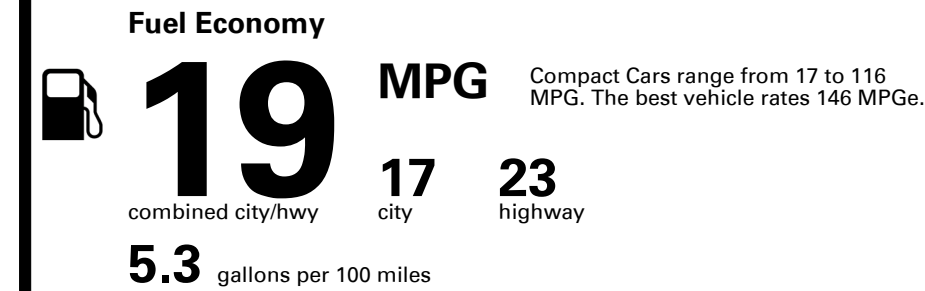

TOTAL PRICE: \$60,450.00

356 A 3646QRCC

EPA DOT Fuel Economy and Environment

Gasoline Vehicle

You spend \$8,000
more in fuel costs over 5 years compared to the average new vehicle.

Annual fuel cost \$3,300