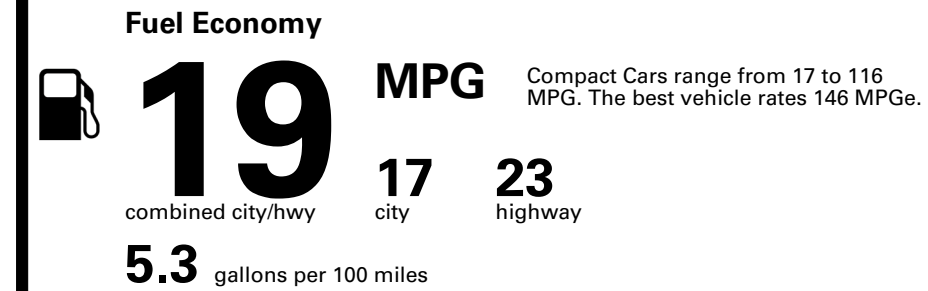

Inland Freight & Handling : \$1,395.00

TOTAL PRICE: \$60,945.00

177 X 1586THALA

EPA DOT Fuel Economy and Environment

Gasoline Vehicle

You spend \$8,000
more in fuel costs over 5 years compared to the average new vehicle.

Annual fuel cost \$3,300

Fuel Economy & Greenhouse Gas Rating (tailpipe only)

Smog Rating (tailpipe only)

This vehicle emits 466 grams CO₂ per mile. The best emits 0 grams per mile (tailpipe only). Producing and distributing fuel also create emissions; learn more at fueleconomy.gov.