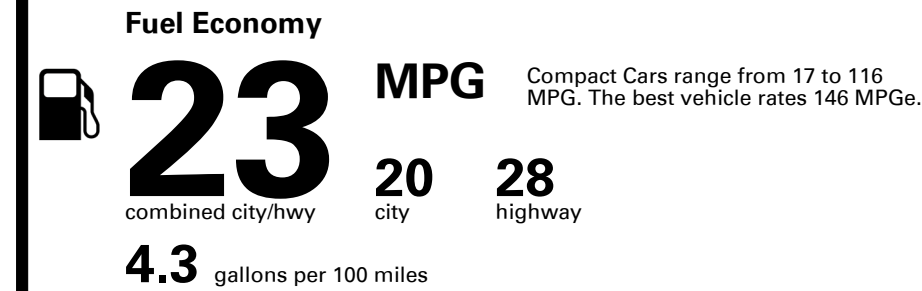

PRESTIGE FEATURES

- Aluminum Trim
- Wide Sunroof
- Parking Distance Warning
- Power-Folding Outside Mirrors w/ Genesis Logo Puddle Lamps
- Leather Seating Surfaces
- Power Front Passenger Seat w/ Power Lumbar
- Integrated Memory System
- Ventilated Front Seats
- Lexicon® Premium Audio
- Wireless Phone Charger
- Surround View Monitor / Blind Spot Monitor

Additional Standard Features

- Carpeted Floor Mats

Full Tank of Gas

GENESIS WARRANTY

- 5-year / 60,000-mile New Vehicle Warranty*
- 10-year / 100,000-mile Powertrain Warranty*
- 7-year / Unlimited-mile Anti-perforation Warranty*
- Limited warranties, see dealer for details

Manufacturer's Suggested Retail Price: $49,850.00

ADDED FEATURES:

Accessories

- *Reversible Cargo Tray $195.00
- *First Aid Kit $65.00
- *All Season Fitted Liners $235.00

SOLD TO: NY704
GENESIS OF THE SOUTH SHORE
193 SUNRISE HIGHWAY
WEST ISLIP NY 11795

SHIPPED TO: NY704

VIN: KMTG34SC0TU162603	EXTERIOR COLOR: VATNA GRAY	INTERIOR/SEAT COLOR: VANILLA BEIGE/VANILLA
MODEL: R0442A45	PORT OF ENTRY: PH	TRANSPORT: TRUCK
EMISSIONS: This vehicle is certified to meet emission requirements in all 50 states		ACCESSORY WEIGHT: 14 lbs./ 6 kgs.

Inland Freight & Handling : $1,395.00

TOTAL PRICE: $51,740.00

EPA DOT Fuel Economy and Environment

Gasoline Vehicle

You spend $5,000
more in fuel costs over 5 years
compared to the average new vehicle.

Annual fuel cost $2,700

Fuel Economy & Greenhouse Gas Rating (tailpipe only)

Smog Rating (tailpipe only)

This vehicle emits 385 grams CO₂ per mile. The best emits 0 grams per mile (tailpipe only). Producing and distributing fuel also create emissions; learn more at fueleconomy.gov.

Actual results will vary for many reasons, including driving conditions and how you drive and maintain your vehicle. The average new vehicle gets 29 MPG and costs $8,500 to fuel over 5 years. Cost estimates are based on 15,000 miles per year at $ 4.15 per gallon. MPGe is miles per gasoline gallon equivalent. Vehicle emissions are a significant cause of climate change and smog.

fueleconomy.gov

Calculate personalized estimates and compare vehicles

GOVERNMENT 5-STAR SAFETY RATINGS

This vehicle has not been rated by the government for overall vehicle score, frontal crash, side crash or rollover risk.

Source: National Highway Traffic Safety Administration (NHTSA).
www.safercar.gov or 1-888-327-4236

Manufacturer's suggested retail price includes manufacturer's recommended pre-delivery service. Gasoline license and title fees state and local taxes and dealer installed options and accessories are not included in the manufacturer's suggested retail price. This label has been affixed to this vehicle by Genesis Motor America, pursuant to the requirements of 15 U.S.C. 1231 et seq. which prohibits its removal or alteration prior to delivery to the ultimate purchaser.

PARTS CONTENT INFORMATION

FOR VEHICLES IN THIS CARLINE:	U.S./CANADIAN PARTS CONTENT:	5 %
MAJOR SOURCES OF FOREIGN PARTS CONTENT:	KOREA: 80 %	
FOR THIS VEHICLE:	FINAL ASSEMBLY POINT:	ULSAN, KOREA
	COUNTRY OF ORIGIN:	
ENGINE: KOREA	TRANSMISSION: KOREA	

Note: Parts content does not include final assembly, distribution, or other non-parts costs.