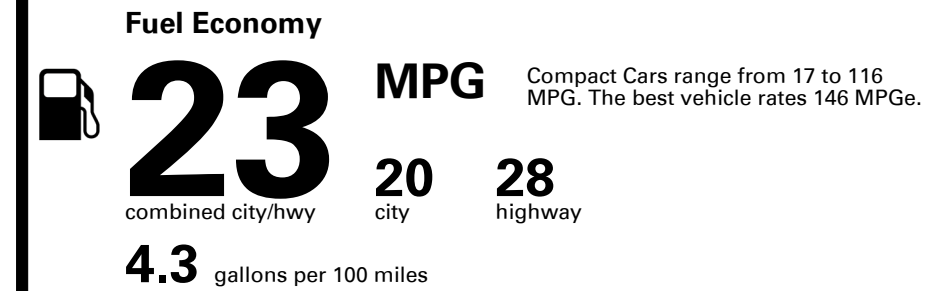

## EPA DOT Fuel Economy and Environment

Gasoline Vehicle

**You spend \$5,000**  
more in fuel costs over 5 years compared to the average new vehicle.

**Annual fuel cost \$2,700**

**Fuel Economy & Greenhouse Gas Rating** (tailpipe only)