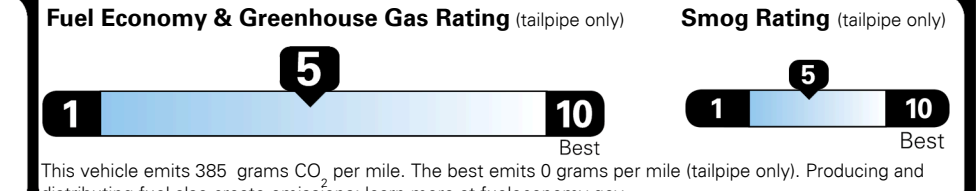

## EPA DOT Fuel Economy and Environment

Gasoline Vehicle

**You spend \$5,000**  
 more in fuel costs over 5 years compared to the average new vehicle.

**Annual fuel cost \$2,700**

Actual results will vary for many reasons, including driving conditions and how you drive and maintain your vehicle. The average new vehicle gets 29 MPG and costs \$8,500 to fuel over 5 years. Cost estimates are based on 15,000 miles per year at \$ 4.15 per gallon. MPGe is miles per gasoline gallon equivalent. Vehicle emissions are a significant cause of climate change and smog.