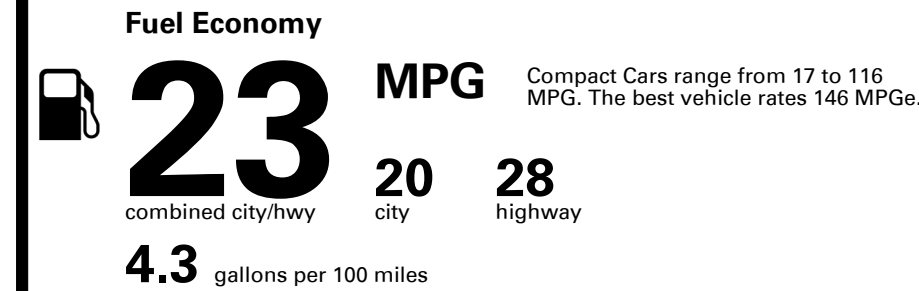

## EPA DOT Fuel Economy and Environment

Gasoline Vehicle

**You spend \$5,000**  
 more in fuel costs over 5 years compared to the average new vehicle.

**Annual fuel cost \$2,700**

Actual results will vary for many reasons, including driving conditions and how you drive and maintain your vehicle. The average new vehicle gets 29 MPG and costs \$8,500 to fuel over 5 years. Cost estimates are based on 15,000 miles per year at \$ 4.15 per gallon. MPGe is miles per gasoline gallon equivalent. Vehicle emissions are a significant cause of climate change and smog.