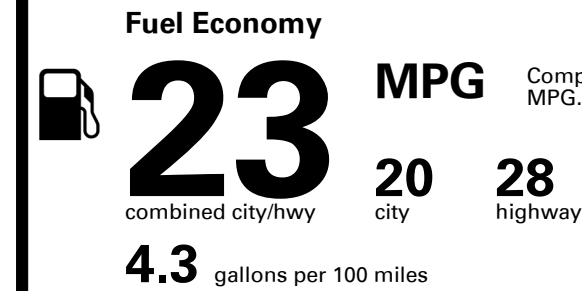

TOTAL PRICE: \$52,090.00

130 A 0906VSOO 328

EPA DOT Fuel Economy and Environment

Gasoline Vehicle

Compact Cars range from 17 to 116 MPG. The best vehicle rates 146 MPGe.

You spend \$5,000
more in fuel costs over 5 years
compared to the average new vehicle.