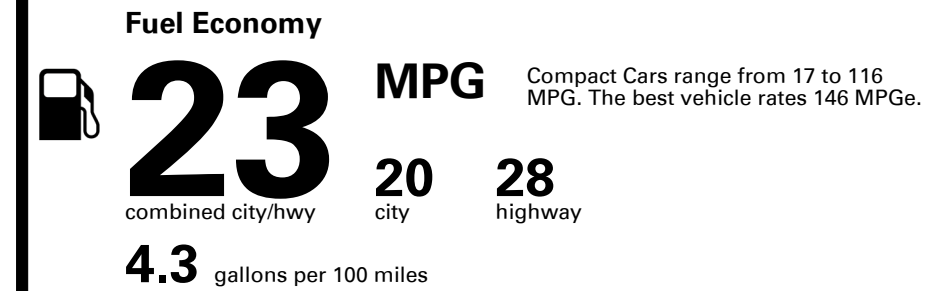

## EPA DOT Fuel Economy and Environment

Gasoline Vehicle

**You spend \$5,000**  
more in fuel costs over 5 years compared to the average new vehicle.

**Annual fuel cost \$2,700**