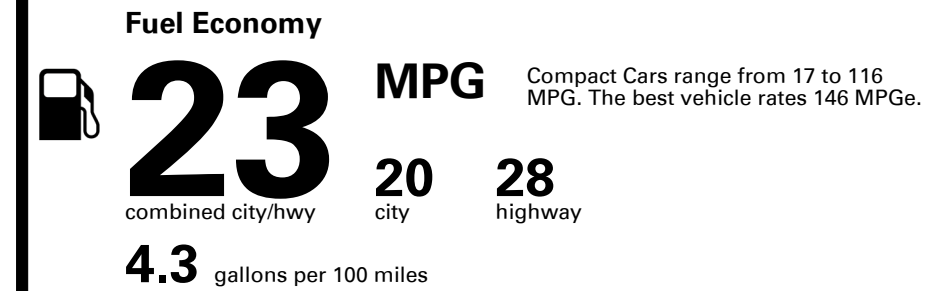

Inland Freight & Handling : \$1,350.00

TOTAL PRICE: \$51,610.00

130 A 0886TMORNI 2

EPA DOT Fuel Economy and Environment

Gasoline Vehicle

You spend \$5,000
more in fuel costs over 5 years compared to the average new vehicle.

Annual fuel cost \$2,700

Fuel Economy & Greenhouse Gas Rating (tailpipe only)

Smog Rating (tailpipe only)

Actual results will vary for many reasons, including driving conditions and how you drive and maintain your vehicle. The average new vehicle gets 29 MPG and costs \$8,500 to fuel over 5 years. Cost estimates are based on 15,000 miles per year at \$ 4.15 per gallon. MPGe is miles per gasoline gallon equivalent. Vehicle emissions are a significant cause of climate change and smog.