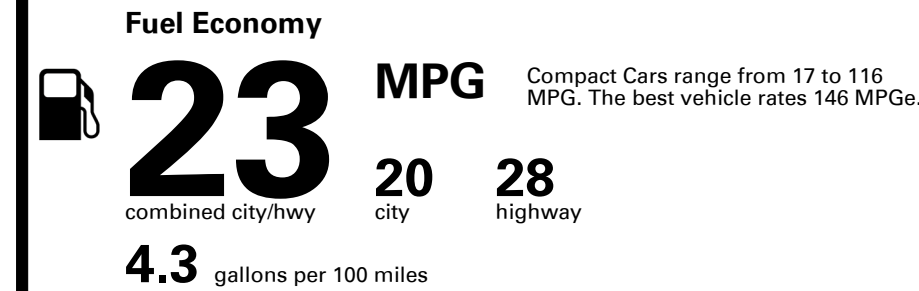

Manufacturer's Suggested Retail Price: \$49,850.00

ADDED FEATURES:

- *MAKALU GRAY(NCM) Paint \$650.00

SOLD TO: WA706
GENESIS OF KIRKLAND
11930 124TH AVE NE
KIRKLAND WA 98034

SHIPPED TO: WA706

VIN: KMTG34SC7TU159455	EXTERIOR COLOR: MAKALU GRAY	INTERIOR/SEAT COLOR: OBSIDIAN BLACK/OBSIDIAN
MODEL: R0442A45	PORT OF ENTRY: PT	TRANSPORT: TRUCK
EMISSIONS: This vehicle is certified to meet emission requirements in all 50 states		ACCESSORY WEIGHT: 0 lbs./ 0 kgs.

Inland Freight & Handling : \$1,350.00

TOTAL PRICE: \$51,850.00

EPA DOT Fuel Economy and Environment

Gasoline Vehicle

You spend \$5,000
more in fuel costs over 5 years compared to the average new vehicle.