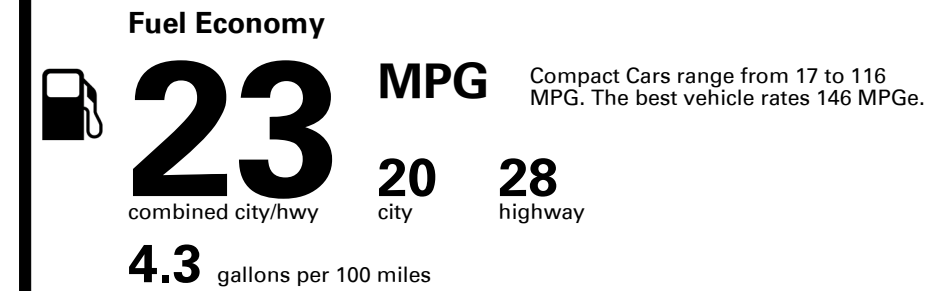

## EPA DOT Fuel Economy and Environment

Gasoline Vehicle

**You spend \$5,000**  
more in fuel costs over 5 years compared to the average new vehicle.

**Annual fuel cost \$2,700**

Fuel Economy & Greenhouse Gas Rating (tailpipe only)