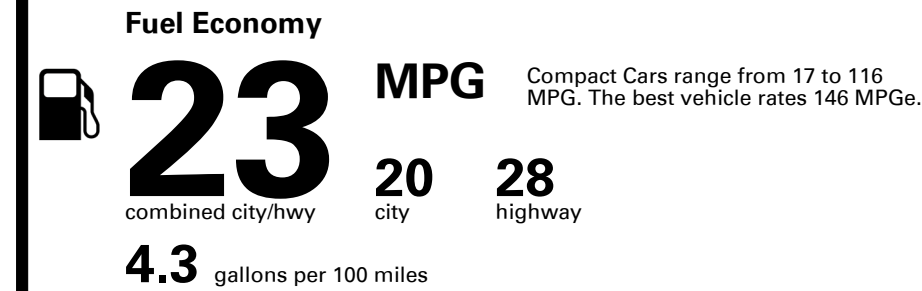

Inland Freight & Handling : \$1,350.00

TOTAL PRICE: \$52,230.00

EPA DOT Fuel Economy and Environment

Gasoline Vehicle

You spend \$5,000
more in fuel costs over 5 years
compared to the average new vehicle.