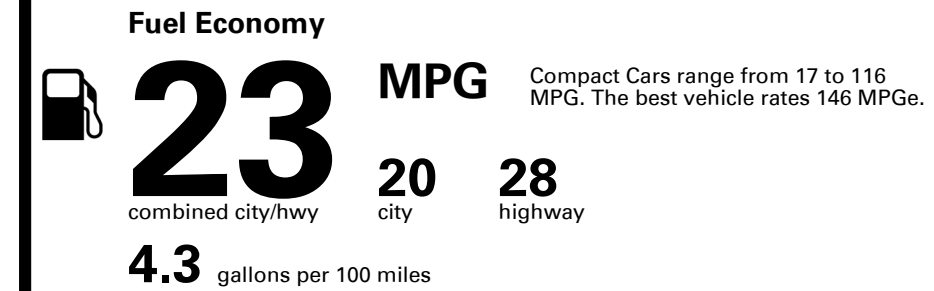

## EPA DOT Fuel Economy and Environment

Gasoline Vehicle

**You spend \$5,000**  
more in fuel costs over 5 years compared to the average new vehicle.

**Annual fuel cost \$2,700**

Fuel Economy & Greenhouse Gas Rating (tailpipe only)