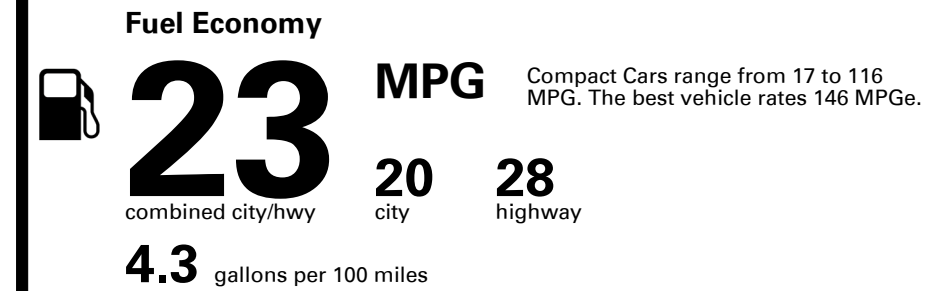

TOTAL PRICE: \$52,900.00

EPA DOT Fuel Economy and Environment

Gasoline Vehicle

You spend \$5,000
more in fuel costs over 5 years compared to the average new vehicle.

Annual fuel cost \$2,700

Fuel Economy & Greenhouse Gas Rating (tailpipe only)