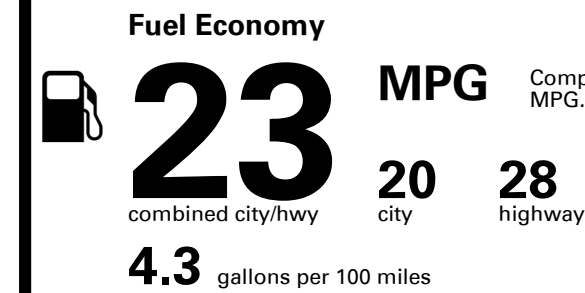

COMFORT & CONVENIENCE(cont.)

- Rearview Camera w/ Parking Guidelines
- Auto-Dimming Inside Rearview Mirror with HomeLink®
- Hands-Free Smart Trunk w/ Auto Open
- Dual Automatic Temperature Control
- Dual Front & Single Rear USB Ports
- 10.25" Premium Navigation System
- 8" Color LCD Multi-Information Display
- Apple CarPlay(TM) & Android Auto(TM)
- AM/FM/XM Radio®/HD Radio®

GENESIS WARRANTY

- 5-year/60,000-mile New Vehicle Warranty*
- 10-year/100,000-mile Powertrain Warranty*
- 7-year/Unlimited-mile Anti-perforation Warranty*
- Limited warranties, see dealer for details

Full Tank of Gas

Additional Standard Features

- Carpeted Floor Mats

Manufacturer's Suggested Retail Price: $39,625.00

ADDED FEATURES:

- *MALLORCA BLUE(PS5) Paint $500.00

Accessories

- *First Aid Kit $45.00
- *Illuminated Door Scuffs $395.00
- *Wheel Locks $85.00

SOLD TO: NJ708
GENESIS OF SOUTH BRUNSWICK
3905 ROUTE 1 SOUTH
MONMOUTH JUNCTION NJ 08852

SHIPPED TO: NJ708

Inland Freight & Handling : $1,045.00

VIN: KMTG34TA0NU089457	ENGINE: G4KLM047763	EXTERIOR COLOR: MALLORCA BLUE	INTERIOR/SEAT COLOR: SANDSTORM
MODEL: R0422A45	PORT OF ENTRY: PH	TRANSPORT: TRUCK	ACCESSORY WEIGHT: 10 lbs./ 4 kgs.

TOTAL PRICE: $41,695.00

229 A 2432QGRAND

EMISSIONS:
This vehicle is certified to meet emission requirements in all 50 states

EPA DOT Fuel Economy and Environment

Compact Cars range from 14 to 114 MPG. The best vehicle rates 142 MPGe.

You spend $3,000
more in fuel costs over 5 years compared to the average new vehicle.

Annual fuel cost $1,900