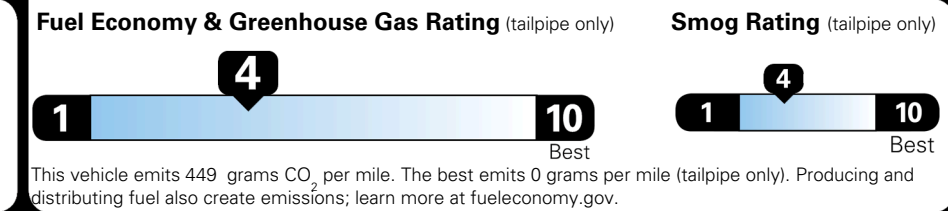

Actual results will vary for many reasons, including driving conditions and how you drive and maintain your vehicle. The average new vehicle gets 29 MPG and costs $8,500 to fuel over 5 years. Cost estimates are based on 15,000 miles per year at $ 4.15 per gallon. MPGe is miles per gasoline gallon equivalent. Vehicle emissions are a significant cause of climate change and smog.

fueleconomy.gov

Calculate personalized estimates and compare vehicles

GOVERNMENT 5-STAR SAFETY RATINGS

This vehicle has not been rated by the government for overall vehicle score, frontal crash, side crash or rollover risk.

Source: National Highway Traffic Safety Administration (NHTSA).
www.safercar.gov or 1-888-327-4236

Manufacturer's suggested retail price includes manufacturer's recommended pre-delivery service. Gasoline license and title fees state and local taxes and dealer installed options and accessories are not included in the manufacturer's suggested retail price. This label has been affixed to this vehicle by Genesis Motor America, pursuant to the requirements of 15 U.S.C. 1231 et seq. which prohibits its removal or alteration prior to delivery to the ultimate purchaser.

PARTS CONTENT INFORMATION

FOR VEHICLES IN THIS CARLINE: U.S./CANADIAN PARTS CONTENT: 5 %
MAJOR SOURCES OF FOREIGN PARTS CONTENT: KOREA: 80 %
FOR THIS VEHICLE: FINAL ASSEMBLY POINT: ULSAN, KOREA
COUNTRY OF ORIGIN:

ENGINE: KOREA **TRANSMISSION: KOREA**
Note: Parts content does not include final assembly, distribution, or other non-parts costs.