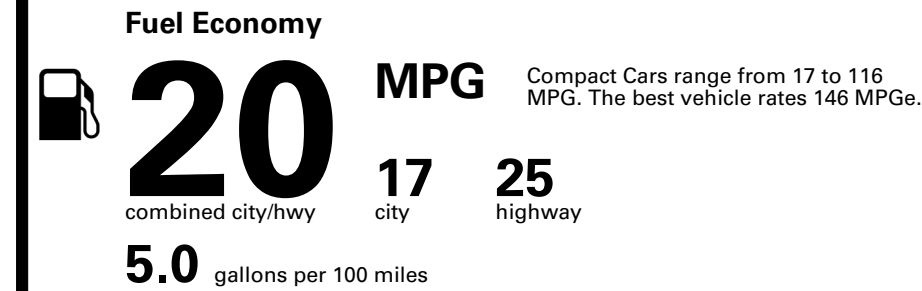

Inland Freight & Handling : \$1,395.00

TOTAL PRICE: \$56,130.00

EPA DOT Fuel Economy and Environment

Gasoline Vehicle

You spend \$7,000
more in fuel costs over 5 years compared to the average new vehicle.