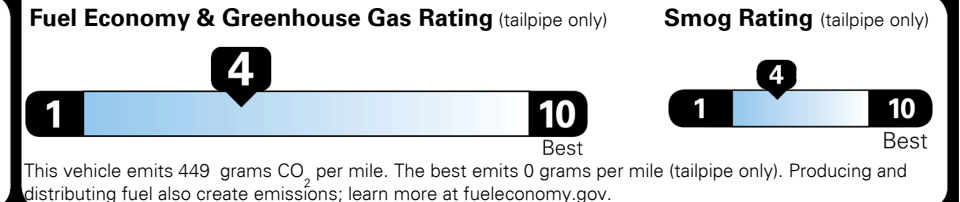

Additional Standard Features

- Carpeted Floor Mats

Full Tank of Gas

GENESIS WARRANTY

- 5-year / 60,000-mile New Vehicle Warranty*
- 10-year / 100,000-mile Powertrain Warranty*
- 7-year / Unlimited-mile Anti-perforation Warranty*
- Limited warranties, see dealer for details

Manufacturer's Suggested Retail Price: $53,600.00

ADDED FEATURES:

- *KAWAH BLUE(BLE) Paint $650.00
- Accessories
- *Cargo Blocks $40.00
- *Reversible Cargo Tray $195.00
- *First Aid Kit $65.00
- *Mudguards $170.00
- *NFC Key Card $30.00

SOLD TO: GA714 SHIPPED TO: GA714
GENESIS OF AUGUSTA
3233 WASHINGTON ROAD
AUGUSTA GA 30907

VIN: KMTG44SE4TU171562	EXTERIOR COLOR: KAWAH BLUE	INTERIOR/SEAT COLOR: OBSIDIAN BLACK/OBSIDIAN
MODEL: R0472R65	PORT OF ENTRY: BR	TRANSPORT: TRUCK
EMISSIONS: This vehicle is certified to meet emission requirements in all 50 states		ACCESSORY WEIGHT: 11 lbs./ 5 kgs.

Inland Freight & Handling : $1,395.00

TOTAL PRICE: $56,145.00

EPA DOT Fuel Economy and Environment

Gasoline Vehicle

Fuel Economy

20 MPG
combined city/hwy

17 city
25 highway

5.0 gallons per 100 miles

Compact Cars range from 17 to 116 MPG. The best vehicle rates 146 MPGe.

You spend $7,000
more in fuel costs over 5 years compared to the average new vehicle.

Annual fuel cost $3,100

Actual results will vary for many reasons, including driving conditions and how you drive and maintain your vehicle. The average new vehicle gets 29 MPG and costs $8,500 to fuel over 5 years. Cost estimates are based on 15,000 miles per year at $ 4.15 per gallon. MPGe is miles per gasoline gallon equivalent. Vehicle emissions are a significant cause of climate change and smog.

fueleconomy.gov
Calculate personalized estimates and compare vehicles

GOVERNMENT 5-STAR SAFETY RATINGS

This vehicle has not been rated by the government for overall vehicle score, frontal crash, side crash or rollover risk.

Source: National Highway Traffic Safety Administration (NHTSA).
www.safercar.gov or 1-888-327-4236

Manufacturer's suggested retail price includes manufacturer's recommended pre-delivery service. Gasoline license and title fees state and local taxes and dealer installed options and accessories are not included in the manufacturer's suggested retail price. This label has been affixed to this vehicle by Genesis Motor America, pursuant to the requirements of 15 U.S.C. 1231 et seq. which prohibits its removal or alteration prior to delivery to the ultimate purchaser.

PARTS CONTENT INFORMATION

FOR VEHICLES IN THIS CARLINE: U.S./CANADIAN PARTS CONTENT: 5 %

MAJOR SOURCES OF FOREIGN PARTS CONTENT: KOREA: 80 %

FOR THIS VEHICLE: FINAL ASSEMBLY POINT: ULSAN, KOREA

COUNTRY OF ORIGIN:

ENGINE: KOREA TRANSMISSION: KOREA

Note: Parts content does not include final assembly, distribution, or other non-parts costs.