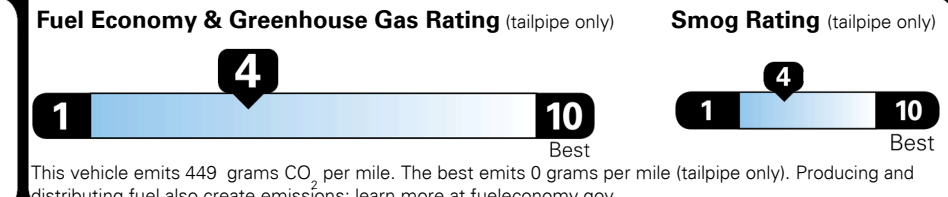

Additional Standard Features

- Carpeted Floor Mats

Full Tank of Gas

GENESIS WARRANTY

- 5-year / 60,000-mile New Vehicle Warranty*
- 10-year / 100,000-mile Powertrain Warranty*
- 7-year / Unlimited-mile Anti-perforation Warranty*
- Limited warranties, see dealer for details

Manufacturer's Suggested Retail Price: $53,600.00

ADDED FEATURES:

- *KAWAH BLUE(BLE) Paint $650.00
- Accessories
- *Reversible Cargo Tray $195.00
- *Roadside Assistance Kit $105.00
- *First Aid Kit $65.00
- *Mudguards $170.00
- *NFC Key Card $30.00

SOLD TO: TX738
GENESIS OF WEST HOUSTON
16803 KATY FREEWAY
HOUSTON TX 77094

SHIPPED TO: TX738

VIN: KMTG44SE4TU171643	EXTERIOR COLOR: KAWAH BLUE	INTERIOR/SEAT COLOR: OBSIDIAN BLACK/OBSIDIAN
MODEL: R0472R65	PORT OF ENTRY: NC	TRANSPORT: TRUCK
EMISSIONS: This vehicle is certified to meet emission requirements in all 50 states		ACCESSORY WEIGHT: 15 lbs./ 7 kgs.

Inland Freight & Handling : $1,395.00

TOTAL PRICE: $56,210.00

35 A 0426VLAKE

EPA DOT Fuel Economy and Environment

Gasoline Vehicle

Fuel Economy

20 MPG
combined city/hwy

17 MPG
city

25 MPG
highway

5.0 gallons per 100 miles

Compact Cars range from 17 to 116 MPG. The best vehicle rates 146 MPGe.

You spend $7,000
more in fuel costs over 5 years compared to the average new vehicle.

Annual fuel cost $3,100

Actual results will vary for many reasons, including driving conditions and how you drive and maintain your vehicle. The average new vehicle gets 29 MPG and costs $8,500 to fuel over 5 years. Cost estimates are based on 15,000 miles per year at $ 4.15 per gallon. MPGe is miles per gasoline gallon equivalent. Vehicle emissions are a significant cause of climate change and smog.

fueleconomy.gov
Calculate personalized estimates and compare vehicles

GOVERNMENT 5-STAR SAFETY RATINGS

This vehicle has not been rated by the government for overall vehicle score, frontal crash, side crash or rollover risk.

Source: National Highway Traffic Safety Administration (NHTSA).
www.safercar.gov or 1-888-327-4236

Manufacturer's suggested retail price includes manufacturer's recommended pre-delivery service. Gasoline license and title fees state and local taxes and dealer installed options and accessories are not included in the manufacturer's suggested retail price. This label has been affixed to this vehicle by Genesis Motor America, pursuant to the requirements of 15 U.S.C. 1231 et seq. which prohibits its removal or alteration prior to delivery to the ultimate purchaser.

PARTS CONTENT INFORMATION

FOR VEHICLES IN THIS CARLINE: U.S./CANADIAN PARTS CONTENT: 5 %

MAJOR SOURCES OF FOREIGN PARTS CONTENT: KOREA: 80 %

FOR THIS VEHICLE: FINAL ASSEMBLY POINT: ULSAN, KOREA

COUNTRY OF ORIGIN:

ENGINE: KOREA TRANSMISSION: KOREA

Note: Parts content does not include final assembly, distribution, or other non-parts costs.