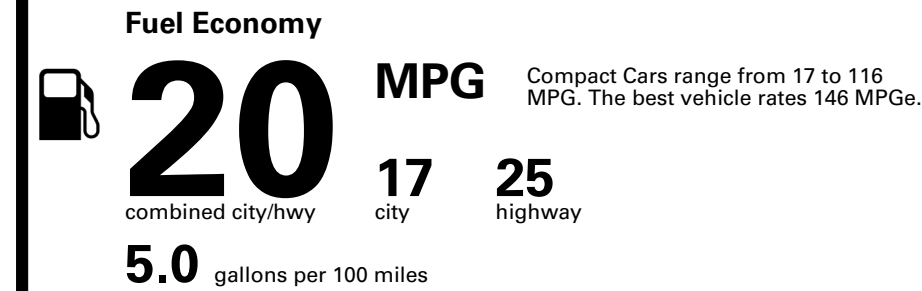

## EPA DOT Fuel Economy and Environment

Gasoline Vehicle

**You spend \$7,000**  
**more in fuel costs over 5 years**  
compared to the average new vehicle.

**Annual fuel cost \$3,100**

Actual results will vary for many reasons, including driving conditions and how you drive and maintain your vehicle. The average new vehicle gets 29 MPG and costs \$8,500 to fuel over 5 years. Cost estimates are based on 15,000 miles per year at \$ 4.15 per gallon. MPG is miles per gasoline gallon equivalent. Vehicle emissions are a significant cause of climate change and smog.