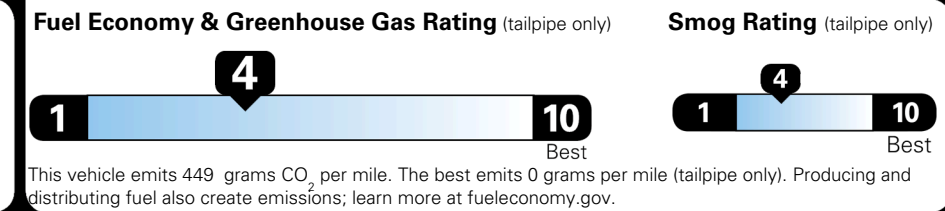

## EPA DOT Fuel Economy and Environment

Gasoline Vehicle

**You spend \$7,000**  
**more in fuel costs over 5 years**  
compared to the average new vehicle.

**Annual fuel cost \$3,100**

Actual results will vary for many reasons, including driving conditions and how you drive and maintain your vehicle. The average new vehicle gets 29 MPG and costs \$8,500 to fuel over 5 years. Cost estimates are based on 15,000 miles per year at \$ 4.15 per gallon. MPG is miles per gasoline gallon equivalent. Vehicle emissions are a significant cause of climate change and smog.