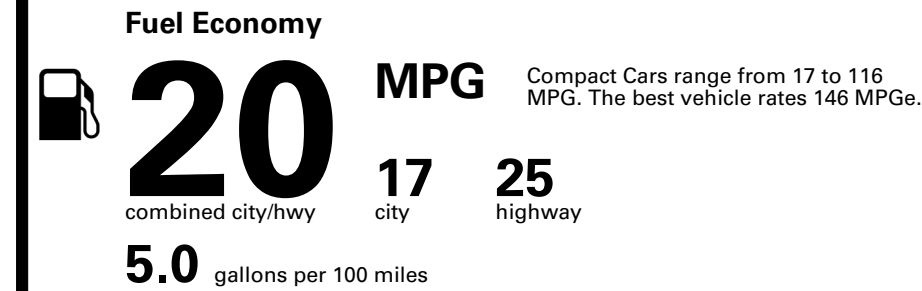

Inland Freight & Handling : \$1,395.00

TOTAL PRICE: \$56,080.00

EPA DOT Fuel Economy and Environment

Gasoline Vehicle

You spend \$7,000
more in fuel costs over 5 years
compared to the average new vehicle.