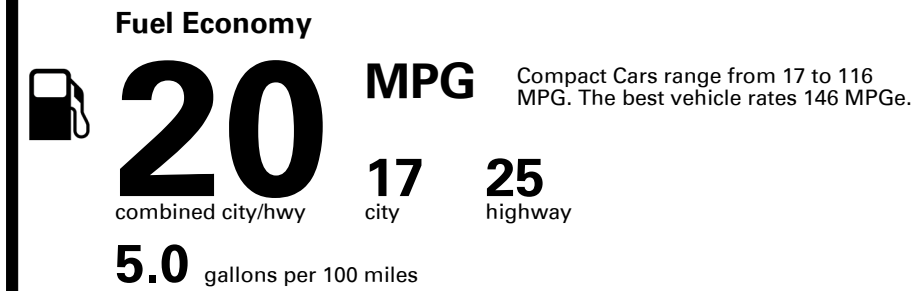

TOTAL PRICE: \$56,165.00

EPA DOT Fuel Economy and Environment

Gasoline Vehicle

You spend \$7,000
more in fuel costs over 5 years compared to the average new vehicle.

Annual fuel cost \$3,100

Fuel Economy & Greenhouse Gas Rating (tailpipe only)