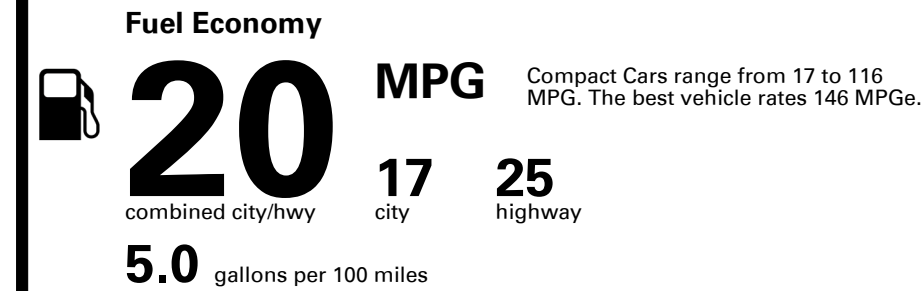

Inland Freight & Handling : \$1,395.00

TOTAL PRICE: \$55,935.00

54 A 0746QTITAN

EPA DOT Fuel Economy and Environment

Gasoline Vehicle

You spend \$7,000
more in fuel costs over 5 years
compared to the average new vehicle.

Annual fuel cost \$3,100

Fuel Economy & Greenhouse Gas Rating (tailpipe only)

Smog Rating (tailpipe only)

This vehicle emits 449 grams CO₂ per mile. The best emits 0 grams per mile (tailpipe only). Producing and distributing fuel also create emissions; learn more at fueleconomy.gov.