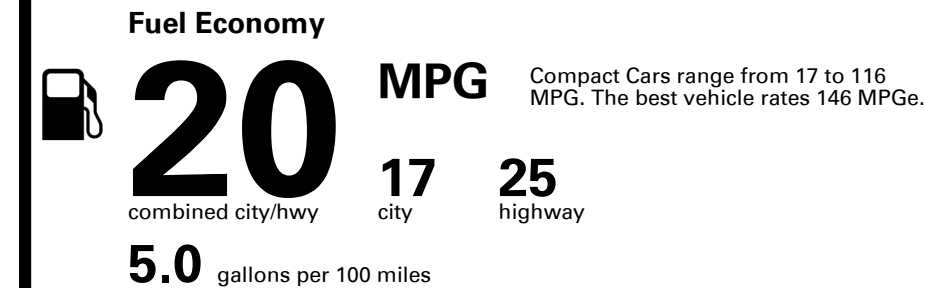

Inland Freight & Handling : \$1,395.00

TOTAL PRICE: \$56,130.00

269 A 2786VLIBER 309

EPA DOT Fuel Economy and Environment

Gasoline Vehicle

You spend \$7,000
more in fuel costs over 5 years
compared to the average new vehicle.

Annual fuel cost \$3,100

Fuel Economy & Greenhouse Gas Rating (tailpipe only)

Smog Rating (tailpipe only)

This vehicle emits 449 grams CO₂ per mile. The best emits 0 grams per mile (tailpipe only). Producing and distributing fuel also create emissions; learn more at fueleconomy.gov.