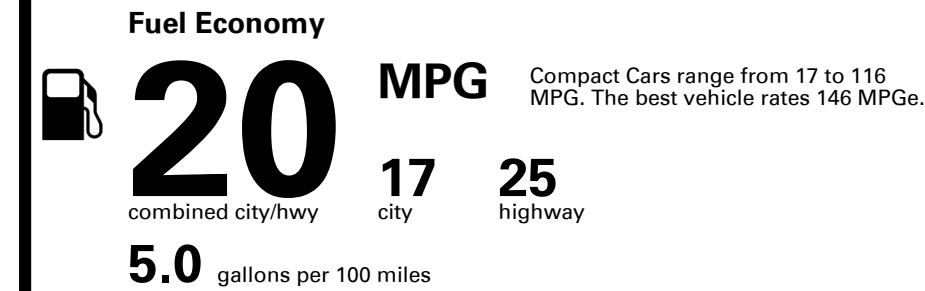

Inland Freight & Handling : \$1,395.00

TOTAL PRICE: \$56,135.00

EPA DOT Fuel Economy and Environment

Gasoline Vehicle

You spend \$7,000
more in fuel costs over 5 years compared to the average new vehicle.