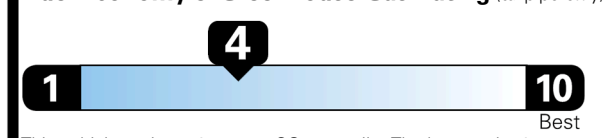

Fuel Economy & Greenhouse Gas Rating (tailpipe only)