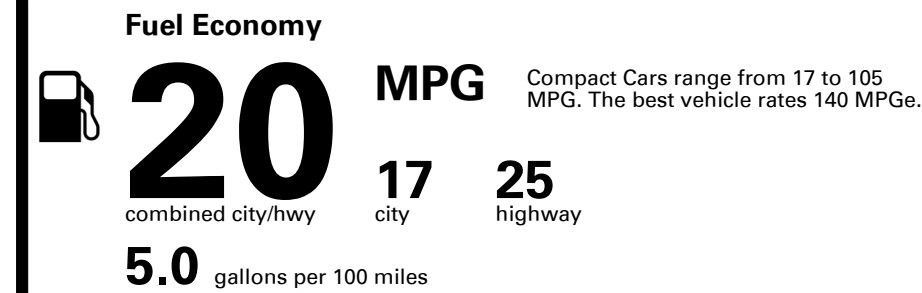

## EPA DOT Fuel Economy and Environment

Gasoline Vehicle

**You spend \$6,500**  
more in fuel costs over 5 years compared to the average new vehicle.

**Annual fuel cost \$3,200**

**Fuel Economy & Greenhouse Gas Rating** (tailpipe only)