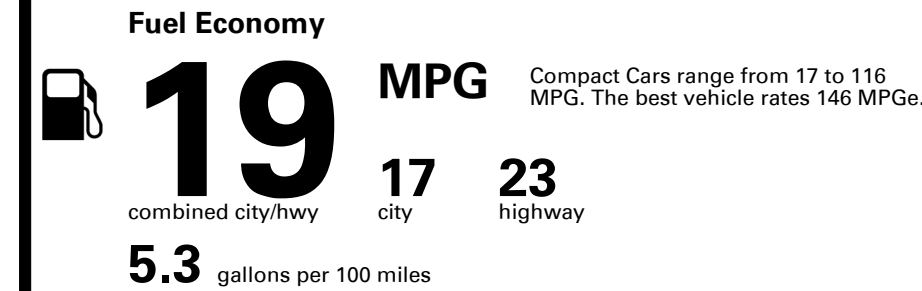

## EPA DOT Fuel Economy and Environment

Gasoline Vehicle

**You spend \$8,000**  
**more in fuel costs over 5 years**  
compared to the average new vehicle.

**Annual fuel cost \$3,300**

Fuel Economy & Greenhouse Gas Rating (tailpipe only)