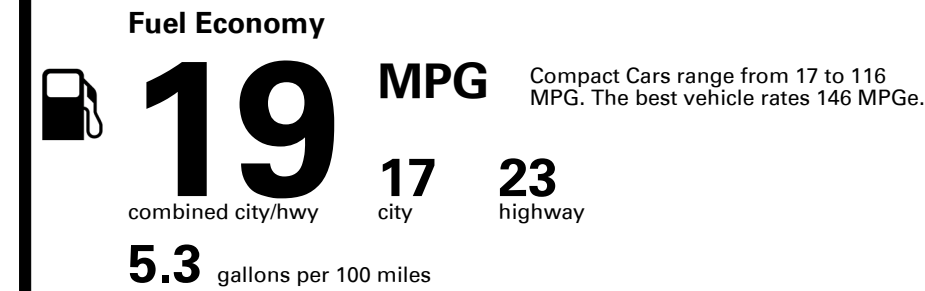

TOTAL PRICE: \$57,520.00

EPA DOT Fuel Economy and Environment

Gasoline Vehicle

You spend \$8,000
more in fuel costs over 5 years compared to the average new vehicle.

Annual fuel cost \$3,300

Fuel Economy & Greenhouse Gas Rating (tailpipe only)