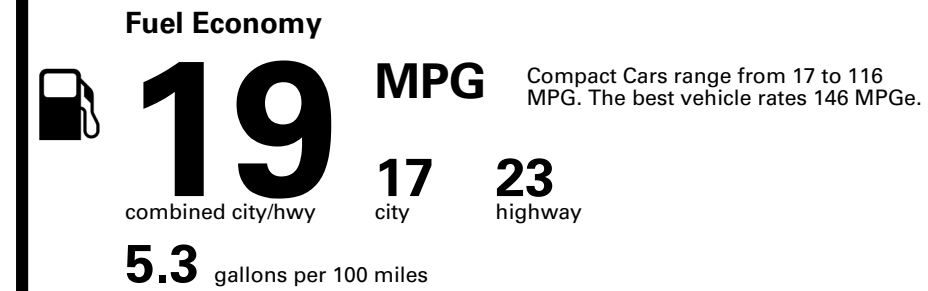

Inland Freight & Handling : \$1,395.00

TOTAL PRICE: \$57,495.00

EPA DOT Fuel Economy and Environment

Gasoline Vehicle

You spend \$8,000
more in fuel costs over 5 years
compared to the average new vehicle.