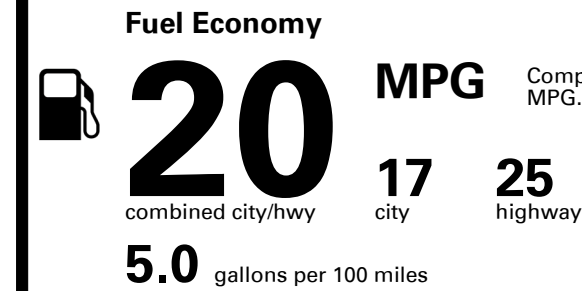

TOTAL PRICE: \$58,035.00

9 A 3615VGLOVI 23

EMISSIONS:
This vehicle is certified to meet emission requirements in all 50 states

EPA DOT Fuel Economy and Environment

Gasoline Vehicle

Compact Cars range from 17 to 105 MPG. The best vehicle rates 140 MPGe.

You spend \$6,500
more in fuel costs over 5 years
compared to the average new vehicle.

Annual fuel cost \$3,200

Fuel Economy & Greenhouse Gas Rating (tailpipe only)

Smog Rating (tailpipe only)

This vehicle emits 449 grams CO₂ per mile. The best emits 0 grams per mile (tailpipe only). Producing and distributing fuel also create emissions; learn more at fueleconomy.gov.