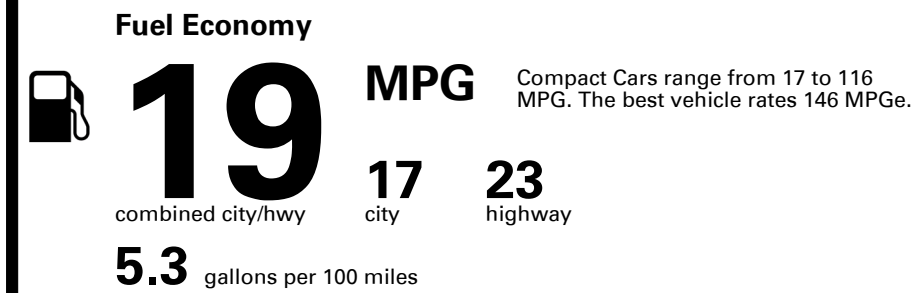

## EPA DOT Fuel Economy and Environment

Gasoline Vehicle

**You spend \$8,000**  
 more in fuel costs over 5 years compared to the average new vehicle.

**Annual fuel cost \$3,300**

Fuel Economy & Greenhouse Gas Rating (tailpipe only)