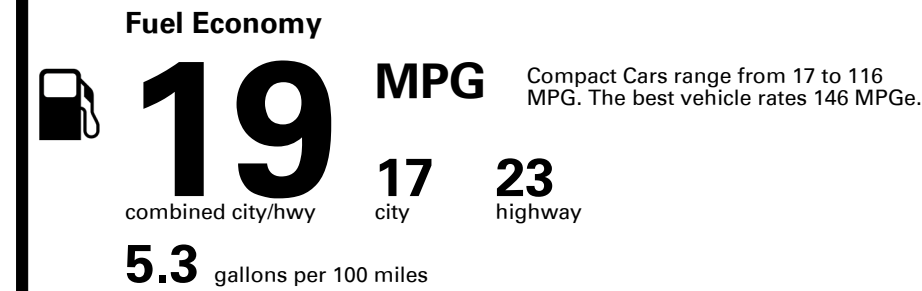

TOTAL PRICE: \$58,080.00

EPA DOT Fuel Economy and Environment

Gasoline Vehicle

You spend \$8,000
more in fuel costs over 5 years
compared to the average new vehicle.

Annual fuel cost \$3,300

Fuel Economy & Greenhouse Gas Rating (tailpipe only)