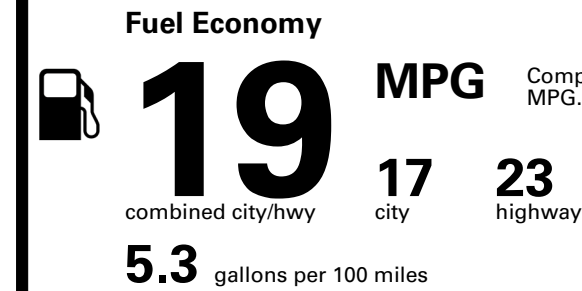

## EPA DOT Fuel Economy and Environment

Gasoline Vehicle

Compact Cars range from 17 to 116 MPG. The best vehicle rates 146 MPGe.

**You spend \$8,000**  
**more in fuel costs over 5 years**  
 compared to the average new vehicle.