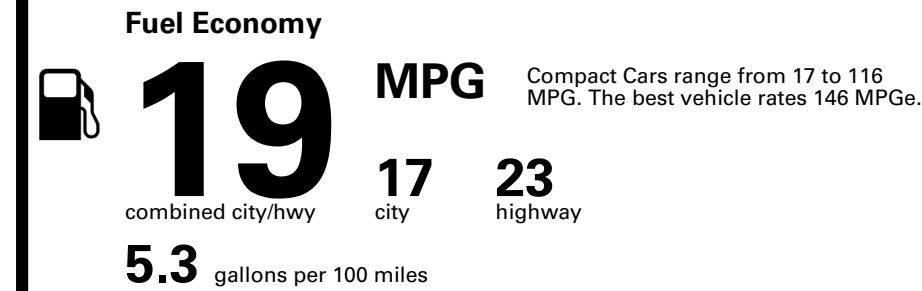

MULTIMEDIA & TECHNOLOGY

- 10.25" Navigation System
- AM / FM / SiriusXM® Radio / HD Radio™
- SiriusXM® Radio w/ 90-day trial subscription; Not Available in AK & HI
- Apple CarPlay® and Android Auto™
- Lexicon® Premium Audio
- Wireless Phone Charger
- Genesis Digital Key

Additional Standard Features

- Carpeted Floor Mats

Full Tank of Gas

GENESIS WARRANTY

- 5-year / 60,000-mile New Vehicle Warranty*
- 10-year / 100,000-mile Powertrain Warranty*
- 7-year / Unlimited-mile Anti-perforation Warranty*
- Limited warranties, see dealer for details

Manufacturer's Suggested Retail Price: $55,600.00

ADDED FEATURES:

Accessories

- *All Season Fitted Liners $235.00
- *Reversible Cargo Tray $195.00
- *First Aid Kit $65.00
- *NFC Key Card $30.00

SOLD TO: VA718
GENESIS OF CHANTILLY
4145 AUTO PARK CIRCLE
CHANTILLY VA 20151

SHIPPED TO: VA718

VIN: KMTG54SE2TU176157	EXTERIOR COLOR: VATNA GRAY	INTERIOR/SEAT COLOR: OBSIDIAN BLACK/OBSIDIAN
MODEL: 7C7AAJ5GS4A5	PORT OF ENTRY: PH	TRANSPORT: TRUCK
EMISSIONS: This vehicle is certified to meet emission requirements in all 50 states		ACCESSORY WEIGHT: 14 lbs./ 6 kgs.

Inland Freight & Handling : $1,395.00

TOTAL PRICE: $57,520.00

EPA DOT Fuel Economy and Environment

Gasoline Vehicle

You spend $8,000
more in fuel costs over 5 years compared to the average new vehicle.

Annual fuel cost $3,300

Fuel Economy & Greenhouse Gas Rating (tailpipe only)

Smog Rating (tailpipe only)

This vehicle emits 466 grams CO₂ per mile. The best emits 0 grams per mile (tailpipe only). Producing and distributing fuel also create emissions; learn more at fueleconomy.gov.

Actual results will vary for many reasons, including driving conditions and how you drive and maintain your vehicle. The average new vehicle gets 29 MPG and costs $8,500 to fuel over 5 years. Cost estimates are based on 15,000 miles per year at $ 4.15 per gallon. MPGe is miles per gasoline gallon equivalent. Vehicle emissions are a significant cause of climate change and smog.

fueleconomy.gov

Calculate personalized estimates and compare vehicles

GOVERNMENT 5-STAR SAFETY RATINGS

This vehicle has not been rated by the government for overall vehicle score, frontal crash, side crash or rollover risk.

Source: National Highway Traffic Safety Administration (NHTSA).
www.safercar.gov or 1-888-327-4236

Manufacturer's suggested retail price includes manufacturer's recommended pre-delivery service. Gasoline license and title fees state and local taxes and dealer installed options and accessories are not included in the manufacturer's suggested retail price. This label has been affixed to this vehicle by Genesis Motor America, pursuant to the requirements of 15 U.S.C. 1231 et seq. which prohibits its removal or alteration prior to delivery to the ultimate purchaser.

PARTS CONTENT INFORMATION

FOR VEHICLES IN THIS CARLINE: U.S./CANADIAN PARTS CONTENT: 5 %
MAJOR SOURCES OF FOREIGN PARTS CONTENT: KOREA: 80 %
FOR THIS VEHICLE: FINAL ASSEMBLY POINT: ULSAN, KOREA
COUNTRY OF ORIGIN:

ENGINE: KOREA **TRANSMISSION: KOREA**
Note: Parts content does not include final assembly, distribution, or other non-parts costs.