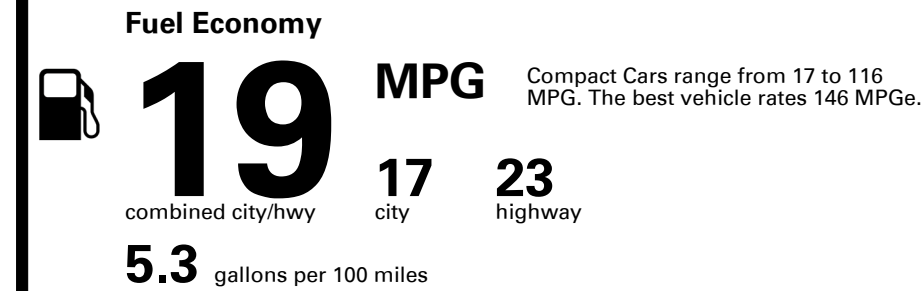

TOTAL PRICE: \$58,105.00

321 A 3286HDON 25

EPA DOT Fuel Economy and Environment

Gasoline Vehicle

You spend \$8,000
more in fuel costs over 5 years
compared to the average new vehicle.

Annual fuel cost \$3,300