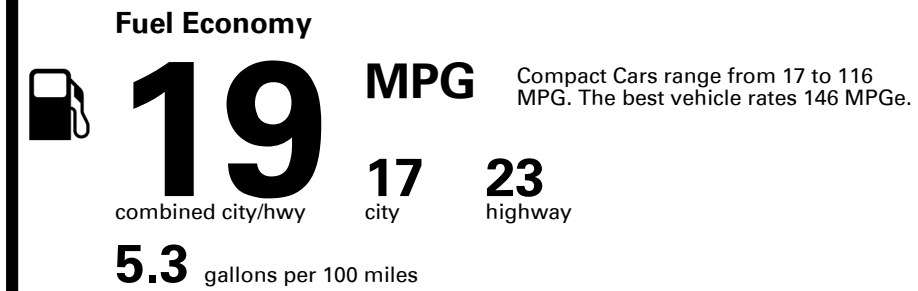

TOTAL PRICE: \$58,170.00

360 A 0046TPORGY

EPA DOT Fuel Economy and Environment

Gasoline Vehicle

You spend \$8,000
more in fuel costs over 5 years
compared to the average new vehicle.

Annual fuel cost \$3,300