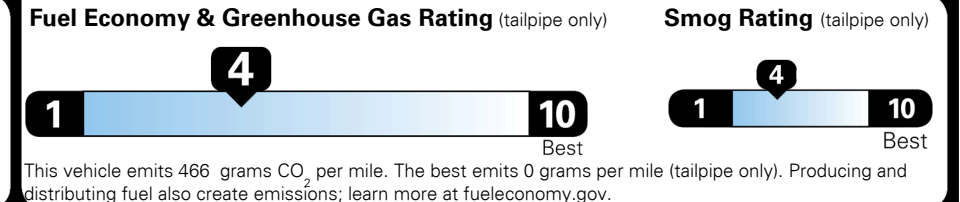

Additional Standard Features

- Carpeted Floor Mats

Full Tank of Gas

GENESIS WARRANTY

- 5-year / 60,000-mile New Vehicle Warranty*
- 10-year / 100,000-mile Powertrain Warranty*
- 7-year / Unlimited-mile Anti-perforation Warranty*
- Limited warranties, see dealer for details

Manufacturer's Suggested Retail Price: $55,600.00

ADDED FEATURES:

- *VIK BLACK(PH3) Paint $650.00
- Accessories
- *Reversible Cargo Tray $195.00
- *First Aid Kit $65.00
- *Mudguards $170.00
- *NFC Key Card $30.00

SOLD TO: IL704 SHIPPED TO: IL704
GENESIS OF NORTH AURORA
204 HANSEN BOULEVARD
NORTH AURORA IL 60542

VIN: KMTG54SE3TU169721	EXTERIOR COLOR: VIK BLACK	INTERIOR/SEAT COLOR: OBSIDIAN BLACK/OBSIDIAN
MODEL: R0472A65	PORT OF ENTRY: TC	TRANSPORT: TRUCK
EMISSIONS: This vehicle is certified to meet emission requirements in all 50 states		ACCESSORY WEIGHT: 10 lbs./ 5 kgs.

Inland Freight & Handling : $1,395.00

TOTAL PRICE: $58,105.00

EPA DOT Fuel Economy and Environment

Gasoline Vehicle

Fuel Economy

19 MPG
combined city/hwy

17 MPG
city

23 MPG
highway

5.3 gallons per 100 miles

Compact Cars range from 17 to 116 MPG. The best vehicle rates 146 MPGe.

You spend $8,000
more in fuel costs over 5 years compared to the average new vehicle.

Annual fuel cost $3,300

Actual results will vary for many reasons, including driving conditions and how you drive and maintain your vehicle. The average new vehicle gets 29 MPG and costs $8,500 to fuel over 5 years. Cost estimates are based on 15,000 miles per year at $ 4.15 per gallon. MPGe is miles per gasoline gallon equivalent. Vehicle emissions are a significant cause of climate change and smog.

fueleconomy.gov
Calculate personalized estimates and compare vehicles

GOVERNMENT 5-STAR SAFETY RATINGS

This vehicle has not been rated by the government for overall vehicle score, frontal crash, side crash or rollover risk.

Source: National Highway Traffic Safety Administration (NHTSA).
www.safercar.gov or 1-888-327-4236

Manufacturer's suggested retail price includes manufacturer's recommended pre-delivery service. Gasoline license and title fees state and local taxes and dealer installed options and accessories are not included in the manufacturer's suggested retail price. This label has been affixed to this vehicle by Genesis Motor America, pursuant to the requirements of 15 U.S.C. 1231 et seq. which prohibits its removal or alteration prior to delivery to the ultimate purchaser.

PARTS CONTENT INFORMATION

FOR VEHICLES IN THIS CARLINE: U.S./CANADIAN PARTS CONTENT: 5 %

MAJOR SOURCES OF FOREIGN PARTS CONTENT: KOREA: 80 %

FOR THIS VEHICLE: FINAL ASSEMBLY POINT: ULSAN, KOREA

COUNTRY OF ORIGIN:

ENGINE: KOREA TRANSMISSION: KOREA

Note: Parts content does not include final assembly, distribution, or other non-parts costs.