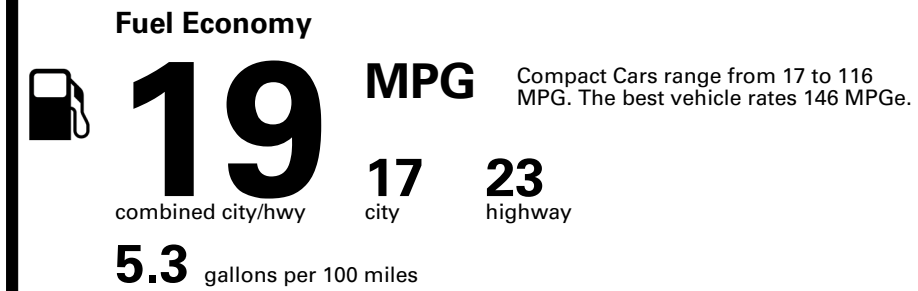

Inland Freight & Handling : \$1,395.00

TOTAL PRICE: \$58,145.00

EPA DOT Fuel Economy and Environment

Gasoline Vehicle

You spend \$8,000
 more in fuel costs over 5 years compared to the average new vehicle.