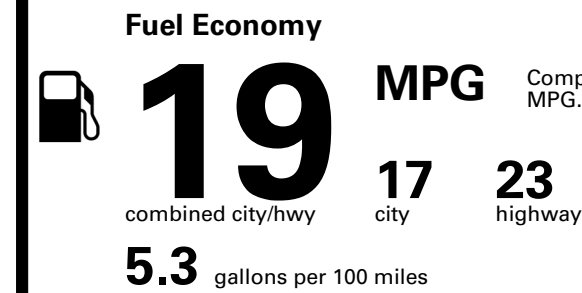

Inland Freight & Handling : \$1,395.00

TOTAL PRICE: \$58,170.00

EPA DOT Fuel Economy and Environment

Gasoline Vehicle

Compact Cars range from 17 to 116 MPG. The best vehicle rates 146 MPGe.

You spend \$8,000 more in fuel costs over 5 years compared to the average new vehicle.

Annual fuel cost \$3,300

Fuel Economy & Greenhouse Gas Rating (tailpipe only)

Smog Rating (tailpipe only)

This vehicle emits 466 grams CO₂ per mile. The best emits 0 grams per mile (tailpipe only). Producing and distributing fuel also create emissions; learn more at fueleconomy.gov.