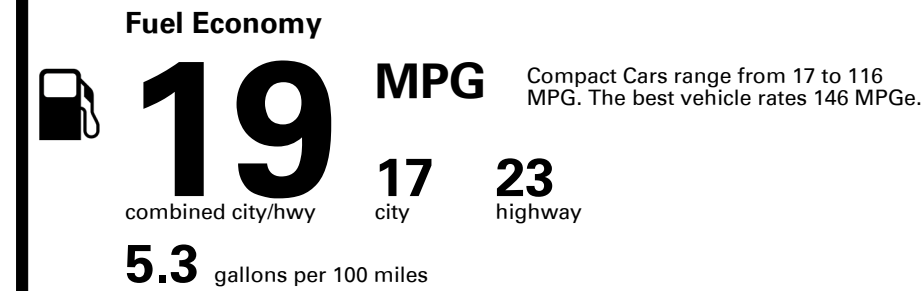

TOTAL PRICE: \$56,790.00

EPA DOT Fuel Economy and Environment

Gasoline Vehicle

You spend \$8,000
more in fuel costs over 5 years compared to the average new vehicle.

Annual fuel cost \$3,300

Fuel Economy & Greenhouse Gas Rating (tailpipe only)