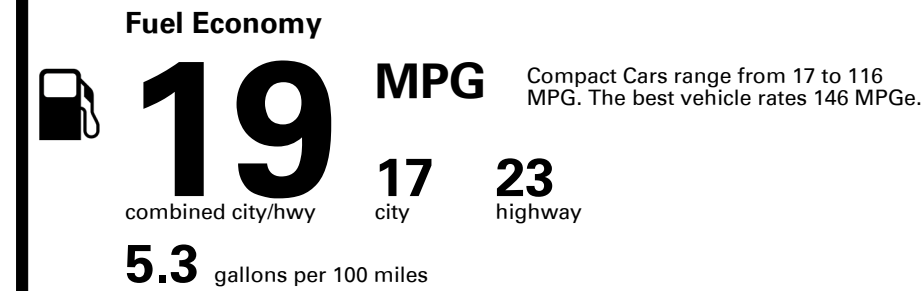

TOTAL PRICE: \$57,495.00

EPA DOT Fuel Economy and Environment

Gasoline Vehicle

You spend \$8,000
more in fuel costs over 5 years compared to the average new vehicle.

Annual fuel cost \$3,300

Fuel Economy & Greenhouse Gas Rating (tailpipe only)