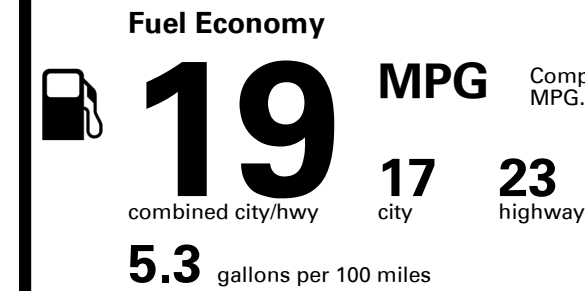

Inland Freight & Handling : \$1,395.00

TOTAL PRICE: \$57,285.00

EPA DOT Fuel Economy and Environment

Gasoline Vehicle

Compact Cars range from 17 to 116 MPG. The best vehicle rates 146 MPGe.

You spend \$8,000
more in fuel costs over 5 years
compared to the average new vehicle.

Annual fuel cost \$3,300

Fuel Economy & Greenhouse Gas Rating (tailpipe only)

Smog Rating (tailpipe only)

This vehicle emits 466 grams CO₂ per mile. The best emits 0 grams per mile (tailpipe only). Producing and distributing fuel also create emissions; learn more at fueleconomy.gov.