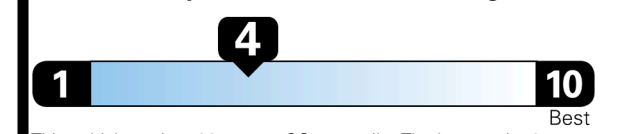

Fuel Economy & Greenhouse Gas Rating (tailpipe only)