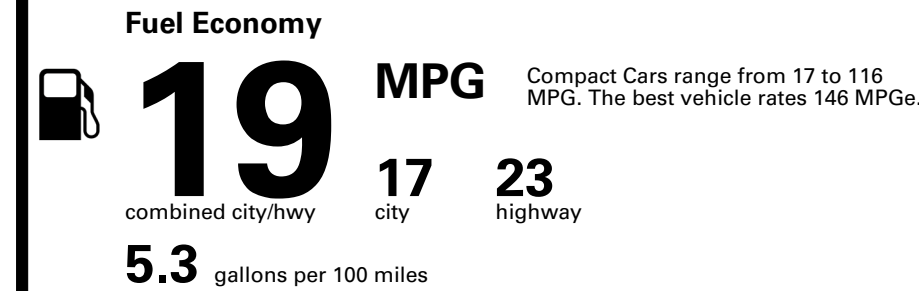

MULTIMEDIA & TECHNOLOGY

- 10.25" Navigation System
- AM / FM / SiriusXM® Radio / HD Radio™
- SiriusXM® Radio w/ 90-day trial subscription; Not Available in AK & HI
- Apple CarPlay® and Android Auto™
- Lexicon® Premium Audio
- Wireless Phone Charger
- Genesis Digital Key

Additional Standard Features

- Carpeted Floor Mats

Full Tank of Gas

GENESIS WARRANTY

- 5-year / 60,000-mile New Vehicle Warranty*
- 10-year / 100,000-mile Powertrain Warranty*
- 7-year / Unlimited-mile Anti-perforation Warranty*
- Limited warranties, see dealer for details

Manufacturer's Suggested Retail Price: $55,600.00

ADDED FEATURES:

· *MAKALU GRAY(NCM) Paint $650.00

Accessories

- *All Season Fitted Liners $235.00
- *Reversible Cargo Tray $195.00
- *First Aid Kit $65.00
- *NFC Key Card $30.00

SOLD TO: IL704 SHIPPED TO: IL704
GENESIS OF NORTH AURORA
204 HANSEN BOULEVARD
NORTH AURORA IL 60542

VIN: KMTG54SE4TU176399	EXTERIOR COLOR: MAKALU GRAY	INTERIOR/SEAT COLOR: FOG GRAY TWO TONE/FOG
MODEL: 7C7AAJ5GS4A5	PORT OF ENTRY: TC	TRANSPORT: TRUCK
EMISSIONS: This vehicle is certified to meet emission requirements in all 50 states		ACCESSORY WEIGHT: 14 lbs./ 6 kgs.

Inland Freight & Handling : $1,395.00

TOTAL PRICE: $58,170.00

EPA DOT Fuel Economy and Environment

Gasoline Vehicle

You spend $8,000
more in fuel costs over 5 years compared to the average new vehicle.

Annual fuel cost $3,300

Fuel Economy & Greenhouse Gas Rating (tailpipe only)

Smog Rating (tailpipe only)

This vehicle emits 466 grams CO₂ per mile. The best emits 0 grams per mile (tailpipe only). Producing and distributing fuel also create emissions; learn more at fueleconomy.gov.

Actual results will vary for many reasons, including driving conditions and how you drive and maintain your vehicle. The average new vehicle gets 29 MPG and costs $8,500 to fuel over 5 years. Cost estimates are based on 15,000 miles per year at $ 4.15 per gallon. MPG is miles per gasoline gallon equivalent. Vehicle emissions are a significant cause of climate change and smog.

fueleconomy.gov

Calculate personalized estimates and compare vehicles

GOVERNMENT 5-STAR SAFETY RATINGS

This vehicle has not been rated by the government for overall vehicle score, frontal crash, side crash or rollover risk.

Source: National Highway Traffic Safety Administration (NHTSA).
www.safercar.gov or 1-888-327-4236

Manufacturer's suggested retail price includes manufacturer's recommended pre-delivery service. Gasoline license and title fees state and local taxes and dealer installed options and accessories are not included in the manufacturer's suggested retail price. This label has been affixed to this vehicle by Genesis Motor America, pursuant to the requirements of 15 U.S.C. 1231 et seq. which prohibits its removal or alteration prior to delivery to the ultimate purchaser.

PARTS CONTENT INFORMATION

FOR VEHICLES IN THIS CARLINE: U.S./CANADIAN PARTS CONTENT: 5 %
MAJOR SOURCES OF FOREIGN PARTS CONTENT: KOREA: 80 %
FOR THIS VEHICLE: FINAL ASSEMBLY POINT: ULSAN, KOREA
COUNTRY OF ORIGIN:
ENGINE: KOREA TRANSMISSION: KOREA
Note: Parts content does not include final assembly, distribution, or other non-parts costs.